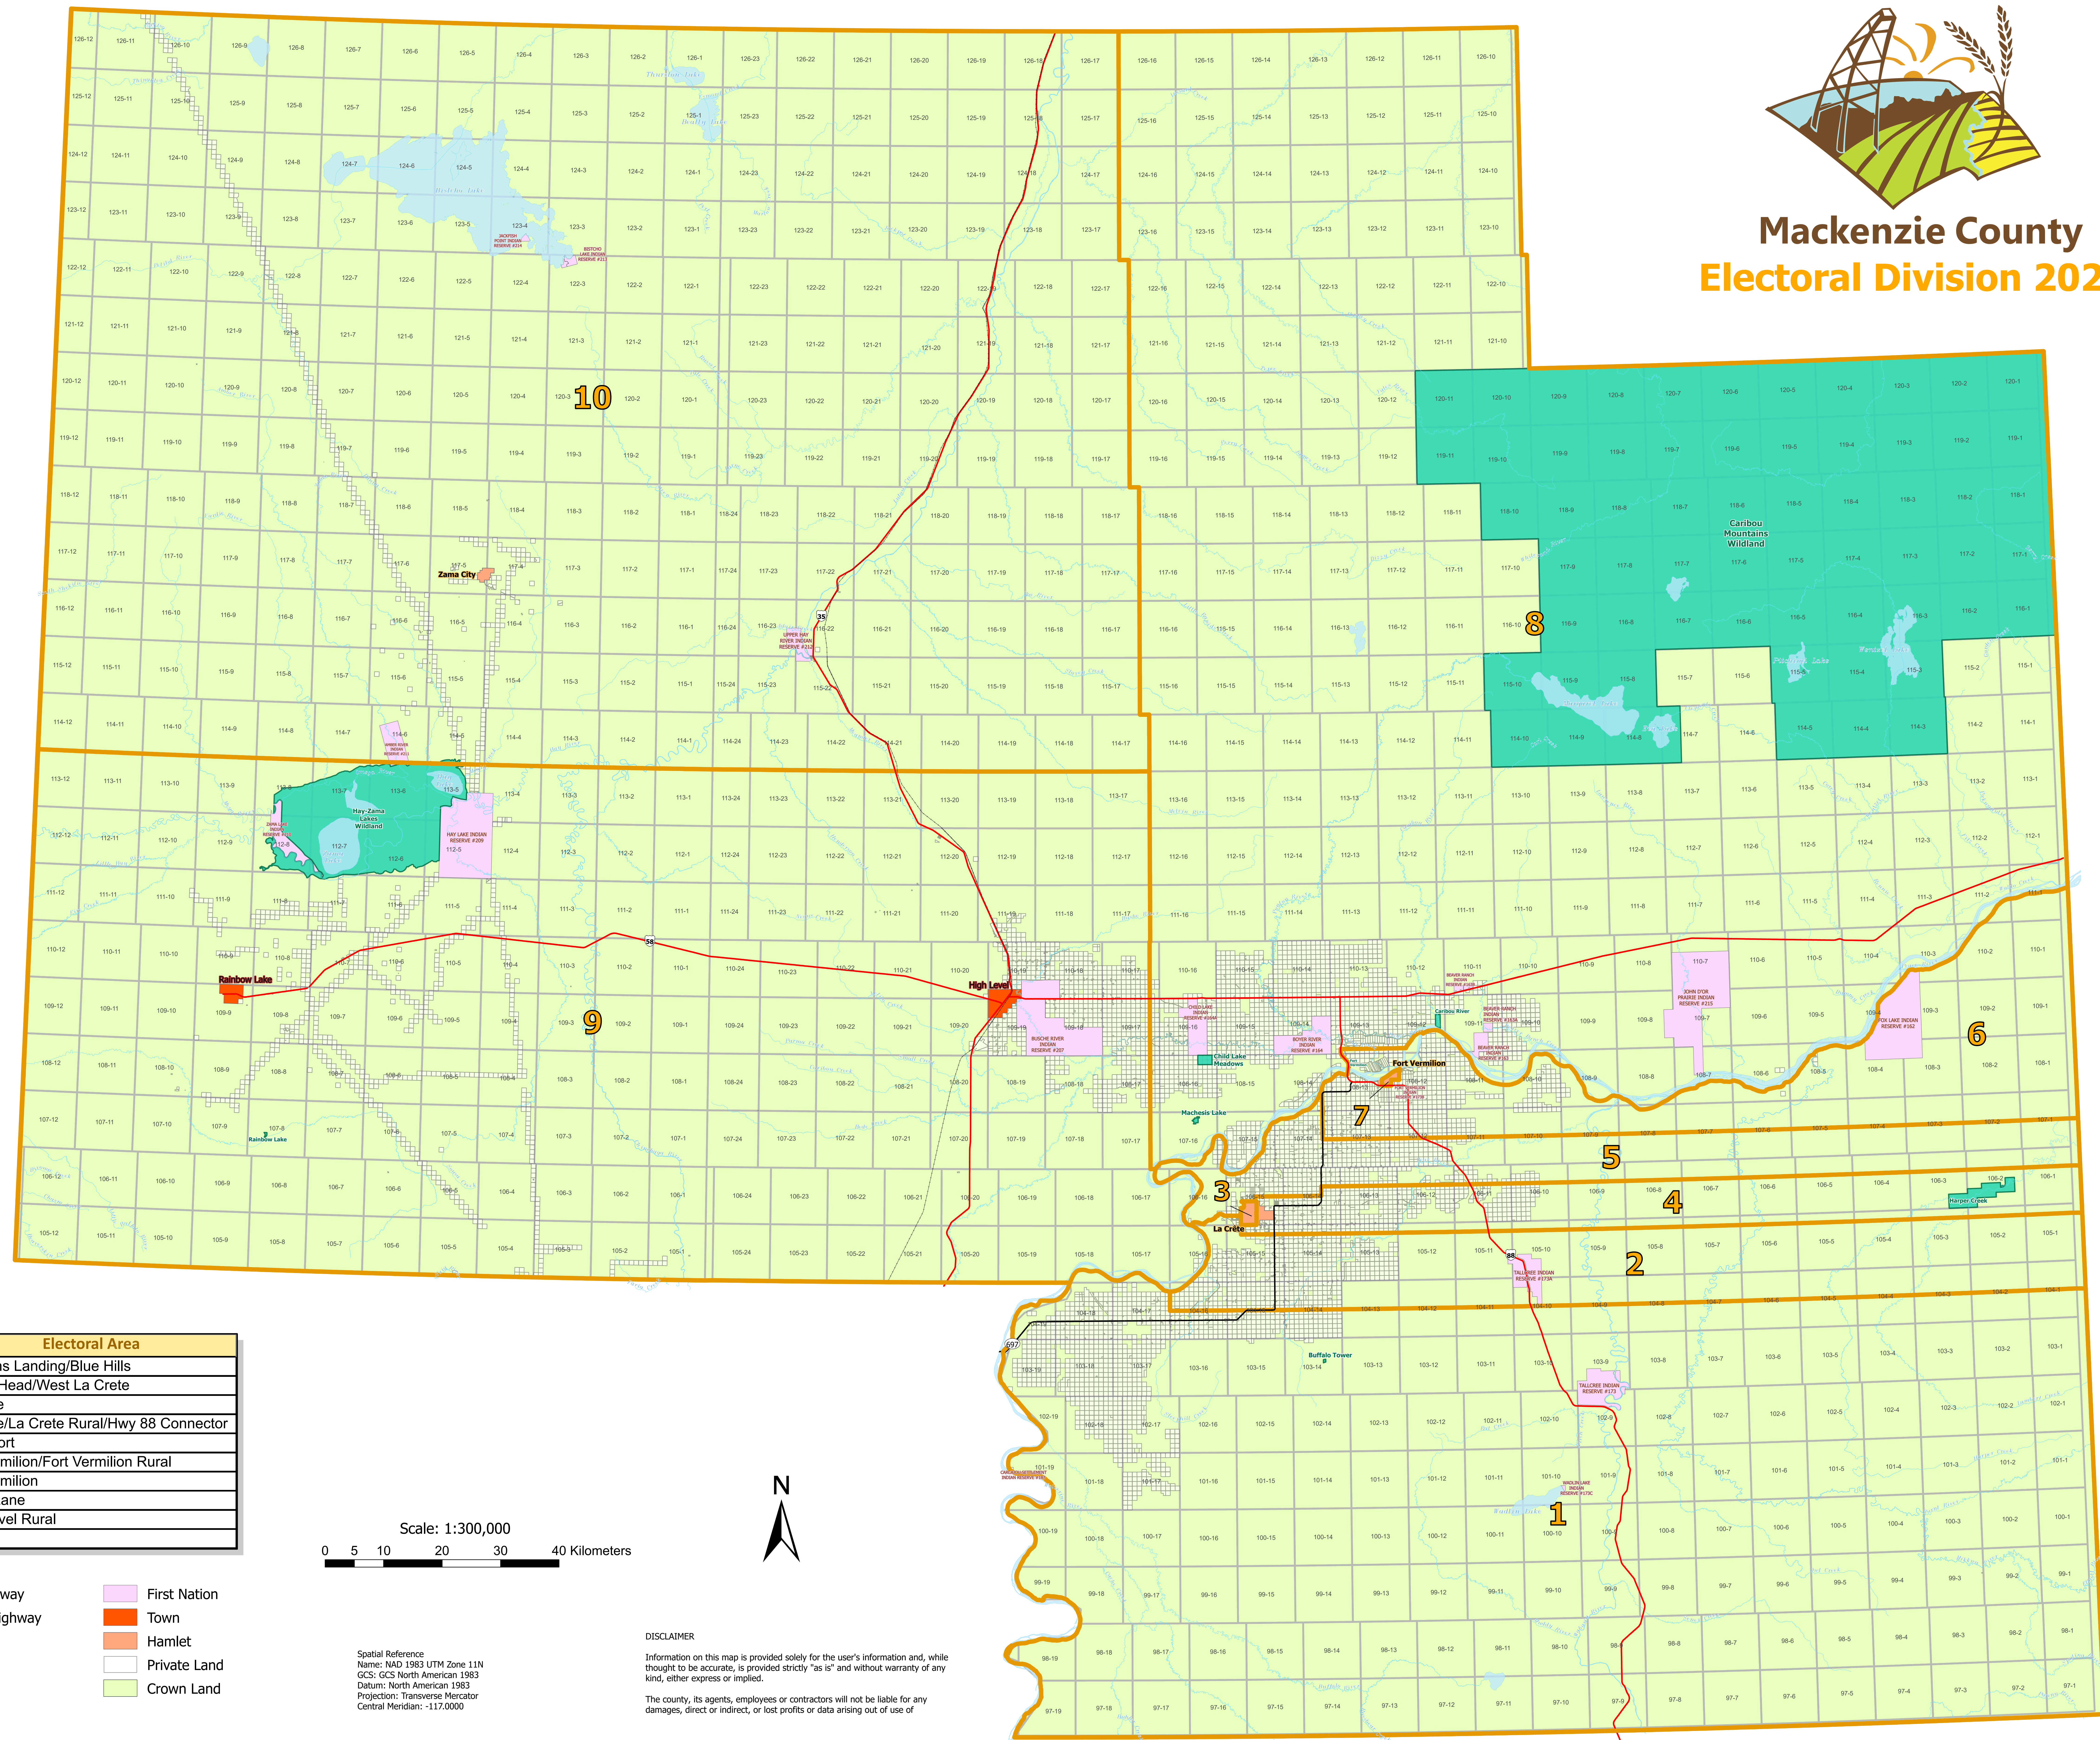

Mackenzie County Electoral Division 2021

Electoral District	Electoral Area
Ward 1	Tompkins Landing/Blue Hills
Ward 2	Buffalo Head/West La Crete
Ward 3	La Crete
Ward 4	La Crete/La Crete Rural/Hwy 88 Connector
Ward 5	Blumenort
Ward 6	Fort Vermilion/Fort Vermilion Rural
Ward 7	Fort Vermilion
Ward 8	Rocky Lane
Ward 9	High Level Rural
Ward 10	Zama

1. Legend
2. Provincial Primary Highway
   - Provincial Secondary Highway
   - Railway
   - Electoral District
   - Township
   - Protected Areas
   - Town
   - Hamlet
   - Private Land
   - Crown Land

Scale: 1:300,000
0 5 10 20 30 40 Kilometers

DISCLAIMER